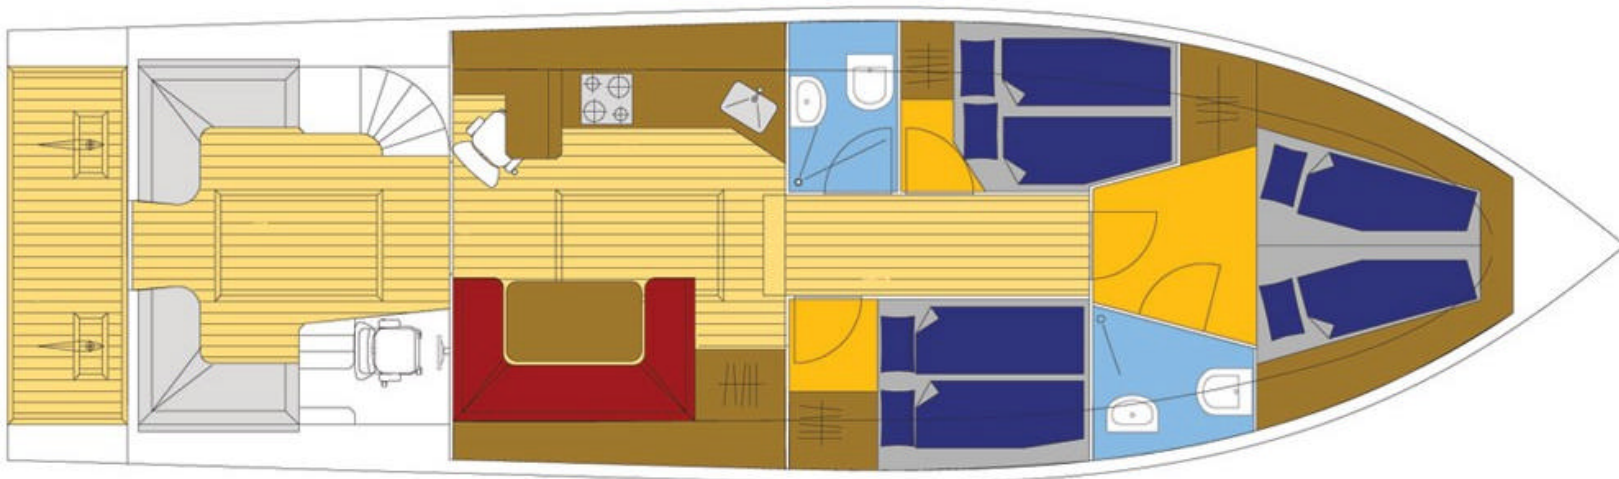

ALSPHERE

Charter Version

Alsphere Engineering GmbH
Biberstr. 11/8
A-1010 Wien
Austria

Phone: +43 1 516 710
Fax: +421 2 69201 303
Mobile +386 41 355 585
<http://www.alsphere.at>
E-Mail: peterman@alsphere.at